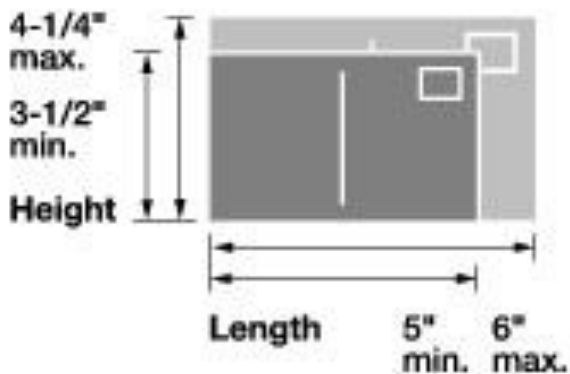

Card Dimensions

	Minimum	Maximum
Length	5 inches	6 inches
Height	3-1/2 inches	4-1/4 inches
Thickness	0.007 inch	0.016 inch

Letter Dimensions

	Minimum	Maximum
Length	5 inches	11-1/2 inches
Height	3-1/2 inches	6-1/8 inches
Thickness	0.007 inch	1/4 inch

Flat Dimensions

	Minimum*	Maximum
Length	11-1/2 inches	15 inches
Height	6-1/8 inches	12 inches
Thickness	1/4 inch	3/4 inch

* Flats exceed at least one of these dimensions

Source: <http://pe.usps.gov>