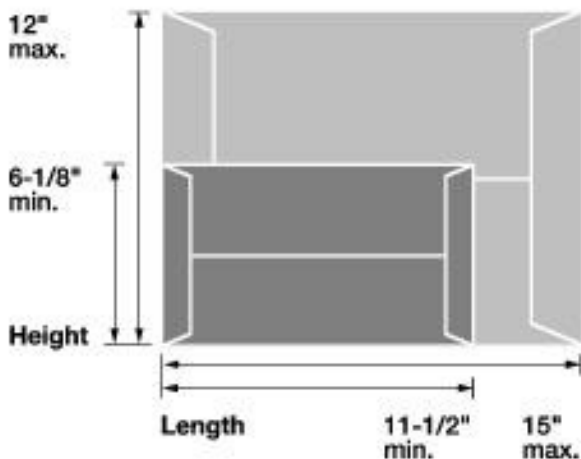

Card Dimensions

	Minimum	Maximum
Length	5 inches	6 inches
Height	3-1/2 inches	4-1/4 inches
Thickness	0.007 inch	0.016 inch

Letter Dimensions

	Minimum	Maximum
Length	5 inches	11-1/2 inches
Height	3-1/2 inches	6-1/8 inches
Thickness	0.007 inch	1/4 inch

Flat Dimensions

	Minimum*	Maximum
Length	11-1/2 inches	15 inches
Height	6-1/8 inches	12 inches
Thickness	1/4 inch	3/4 inch

* Flats exceed at least one of these dimensions

Source: <http://pe.usps.gov>