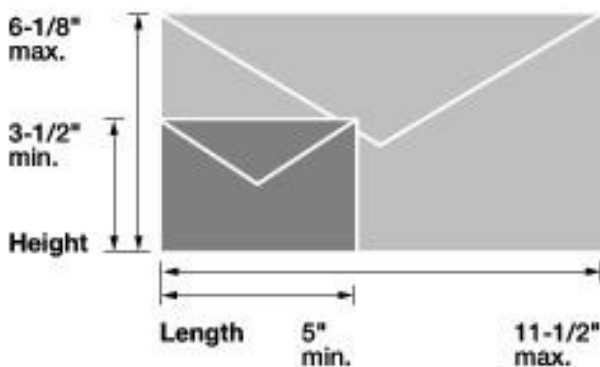

Card Dimensions

	Minimum	Maximum
Length	5 inches	6 inches
Height	3-1/2 inches	4-1/4 inches
Thickness	0.007 inch	0.016 inch

Letter Dimensions

	Minimum	Maximum
Length	5 inches	11-1/2 inches
Height	3-1/2 inches	6-1/8 inches
Thickness	0.007 inch	1/4 inch

Flat Dimensions

	Minimum*	Maximum
Length	11-1/2 inches	15 inches
Height	6-1/8 inches	12 inches
Thickness	1/4 inch	3/4 inch

* Flats exceed at least one of these dimensions

Source: <http://pe.usps.gov>